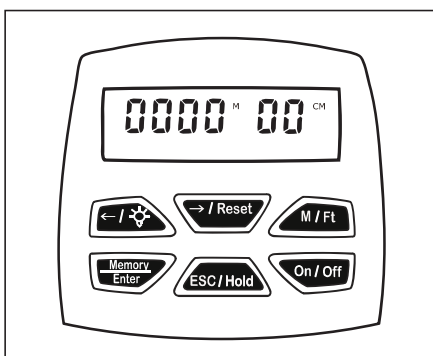

## DM12

● Maximum Measuring Distance : 9999.99m ● Weight : 2.5 kg ● Wheel Diameter : 319.7 mm

Handle Bar

LED Back-Light Display

Patented Folded Wrist Protection

Patented Gear Transmission Structure

Folded Type

### The Screen Display & The Control Keys

		Specifications
Wheel	Diameter	Metric 319.7 mm
	Handle	ABS Plastic Frame with High-Traction Flat PU Tire
Handle	Reset	YES
	Break	YES
Counter	Reset	NO
	Minimum Distance	1 cm (or 1 inch)
	Maximum Distance	9999.99 m (or 9999.11 ft)
Length	Use/ Storage	980 mm / After Folded 520 mm
	Storage Type	Duo-Folded
Weight	Net Weight	2.5 Kg
Accessory		Carry Bag (Optional)